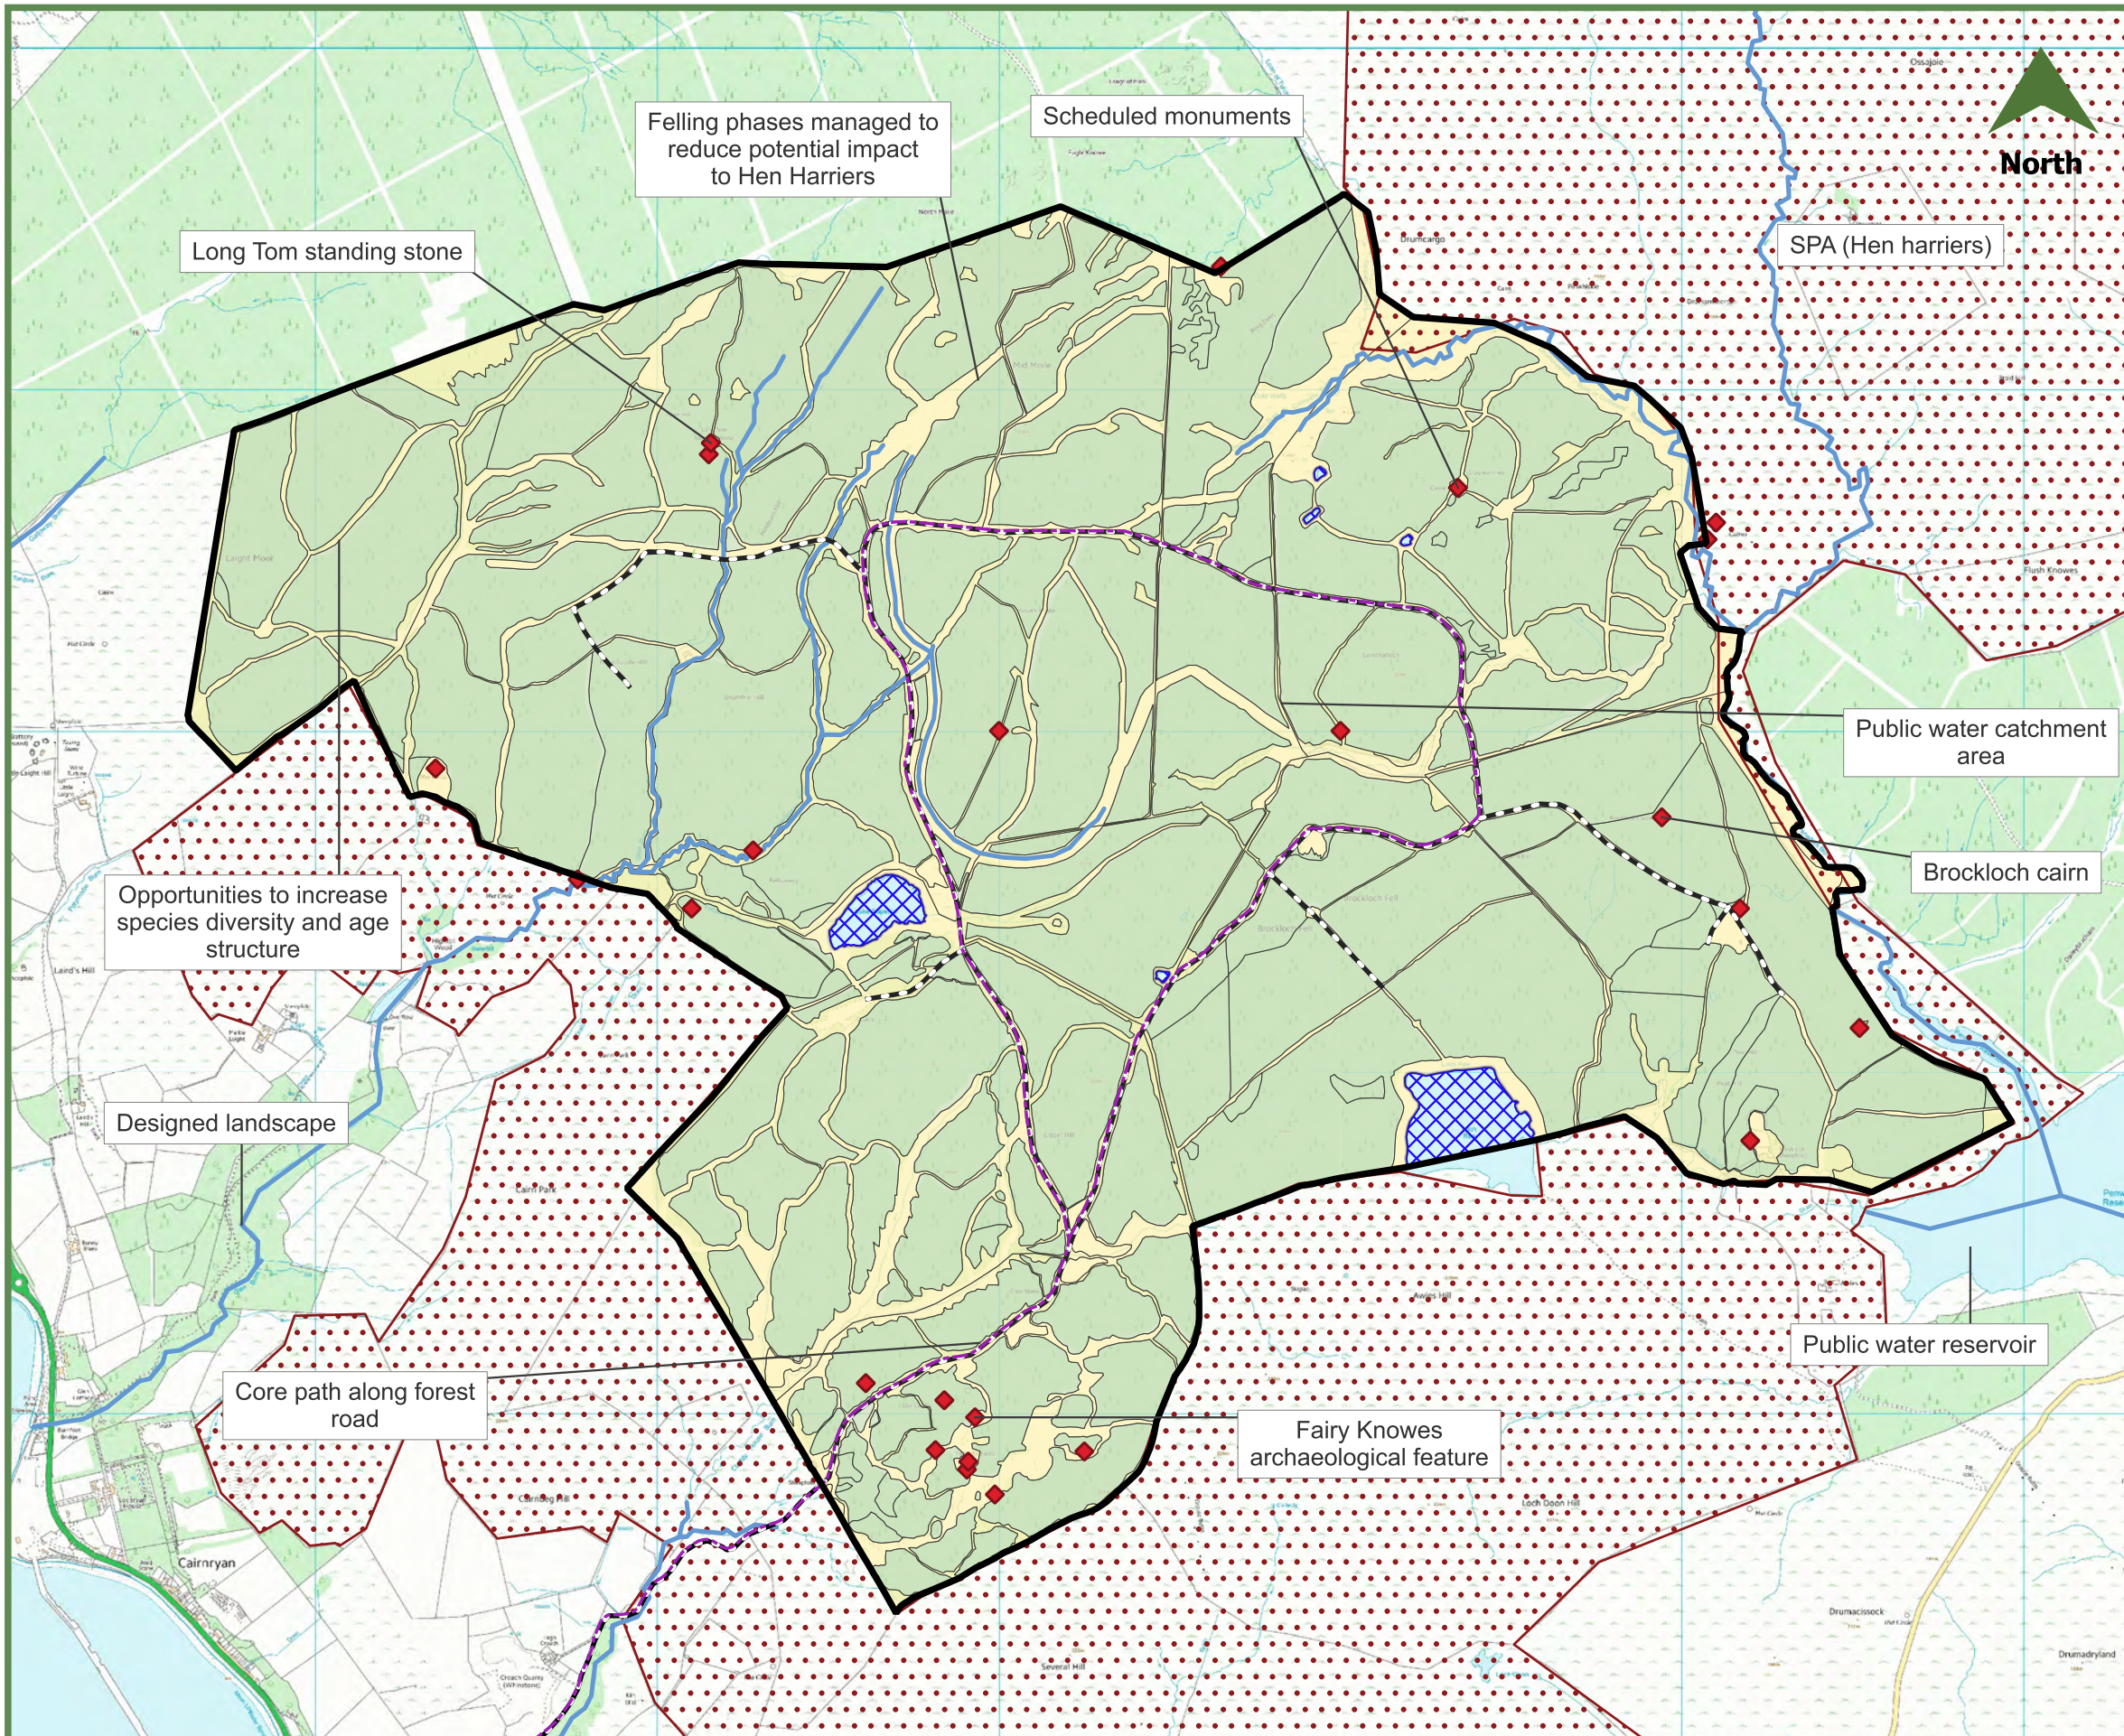

Keenleyside 2
Crabtree Hall Business Centre
Little Holtby
Northallerton
DL7 9LN

Loch Ree

Opportunities & Constraints

NGR: NX 092 706
MLC: 860/0012
BRN: 160633

- Boundary
- Watercourse
- Road
- Core Paths
- Woodland
- OG
- Bodies of water
- Historic features
- Special Protection Area

1:20,000
METRES @ A3

Date: February 2026

Reproduced from Ordnance Survey
digital map data © Crown Copyright 2026.
All rights reserved Ordnance Survey Ltd:
100010059.