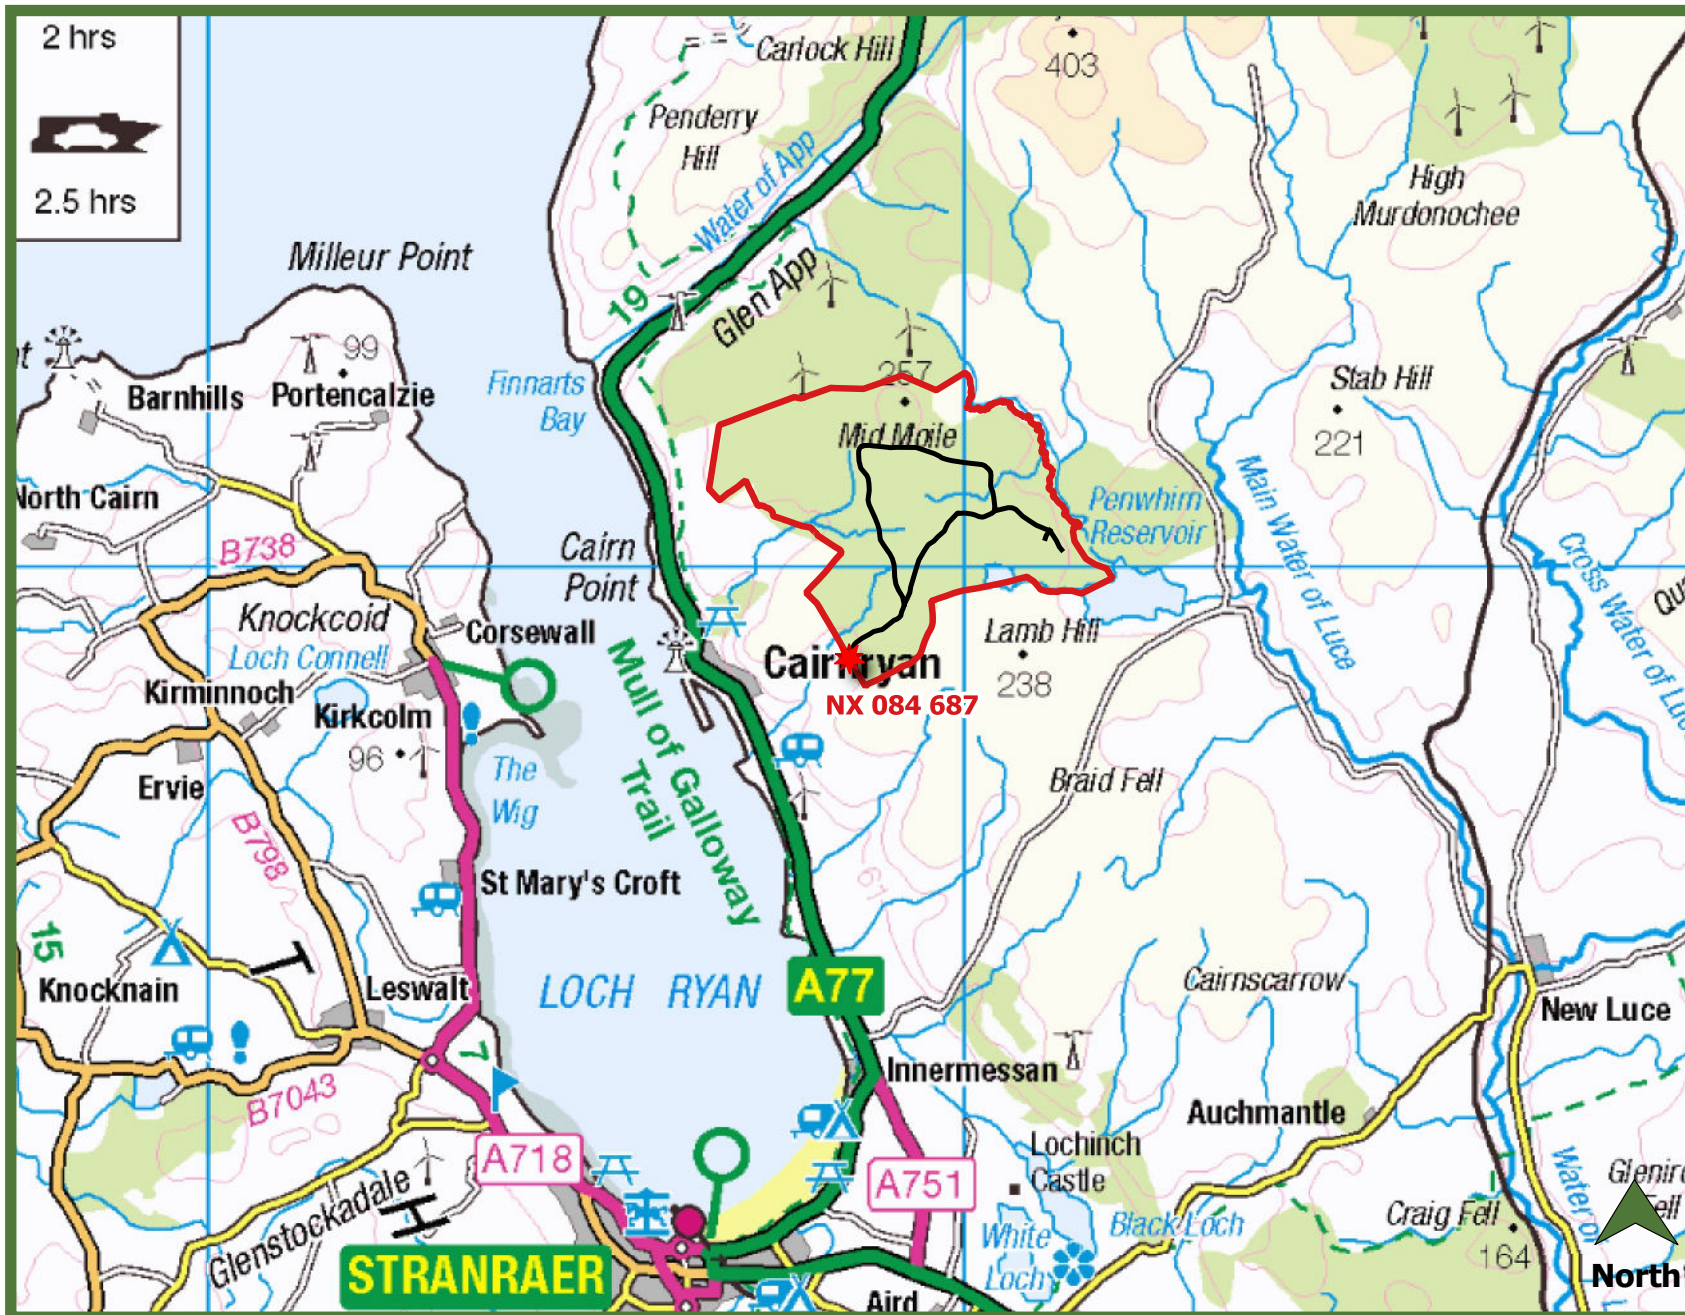

Keenlyside 1
Crabtree Hall Business Centre
Little Holtby
Northallerton
DL7 9LN

Loch Ree

Location Map

NGR: NX 092 708
MLC: 860-0012
BRN: 160633

- Site boundary
- Forest road
- ★ Access: NX 084 687

2 hrs

 2.5 hrs

1:100,000
METRES @ A4

Date: June 2026

Reproduced from Ordnance Survey digital map data ©Crown Copyright 2026. All rights reserved Ordnance Survey Ltd: 100010059.