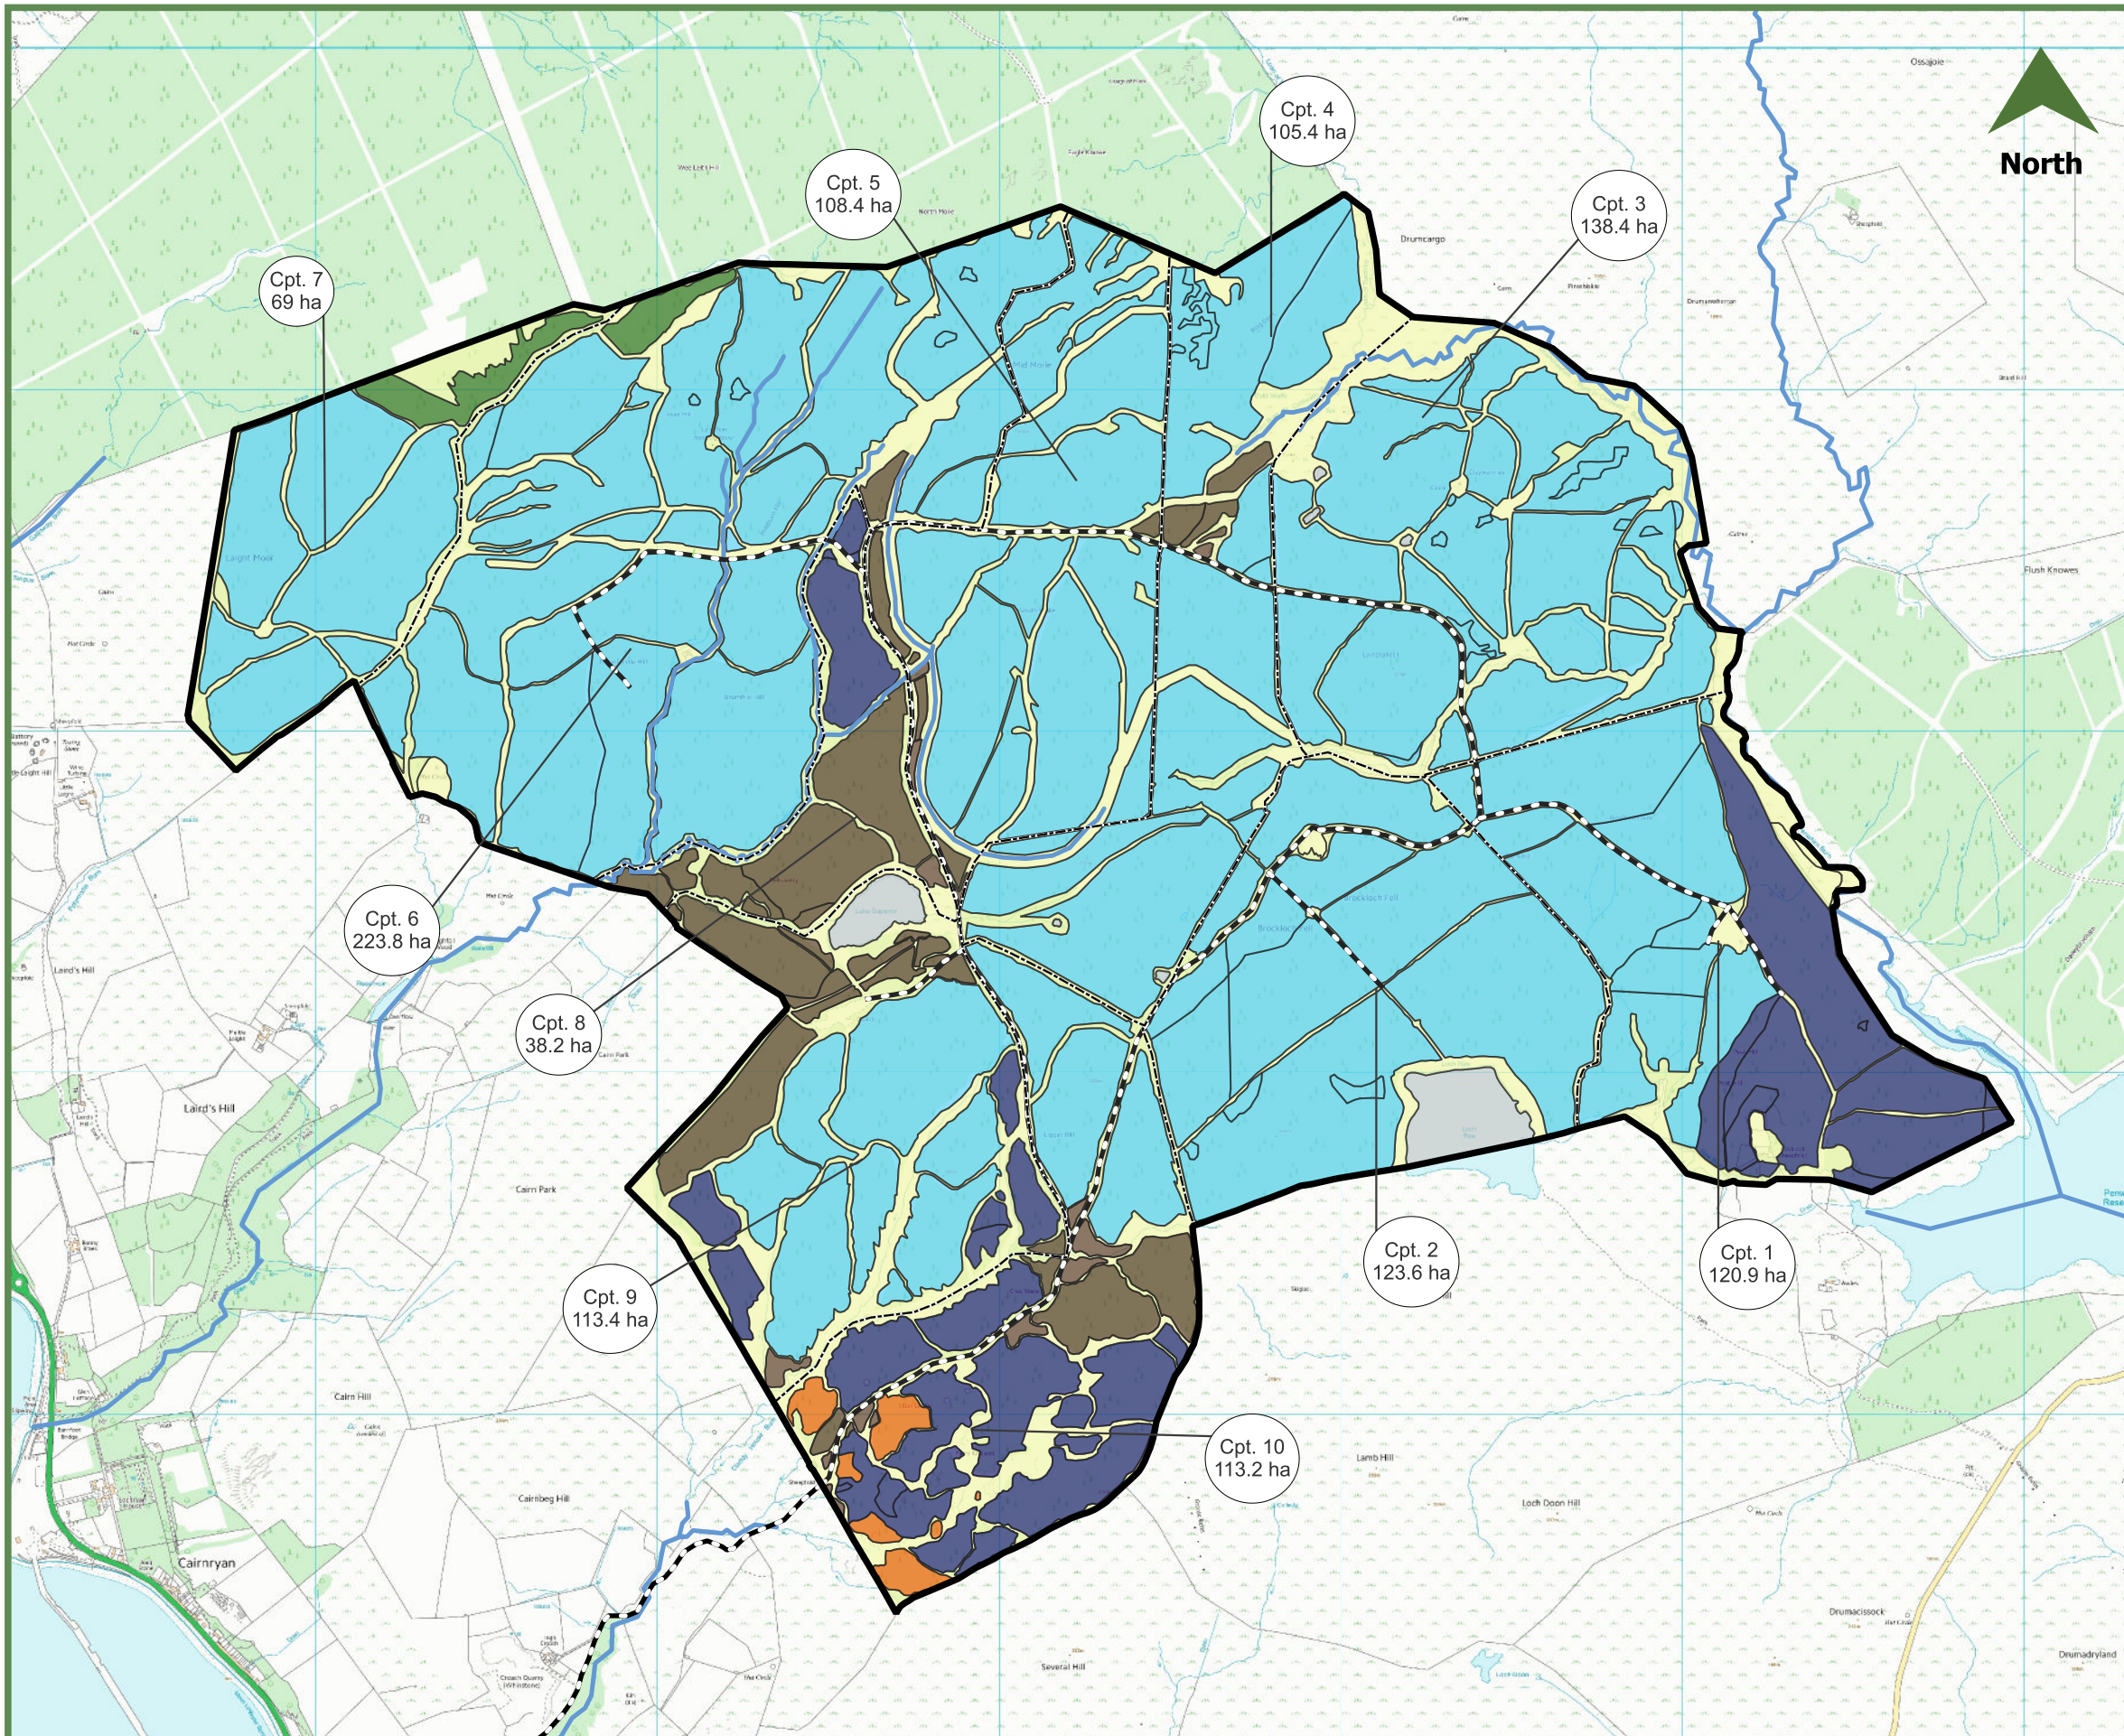

Keenleyside 2
Crabtree Hall Business Centre
Little Holtby
Northallerton
DL7 9LN

Loch Ree

Final Restock Plan

NGR: NX 092 706
MLC: 860/0012
BRN: 160633

- Boundary
- Cpt Boundary
- Road
- LP (9.12 ha)
- NS (105.71 ha)
- SP (6.57 ha)
- SS (741.72 ha)
- NBL (61.96 ha)
- OG/water (229.27 ha)

Date: February 2026

Reproduced from Ordnance Survey
digital map data © Crown Copyright 2026.
All rights reserved Ordnance Survey Ltd:
100010059.

1:20,000
METRES @ A3