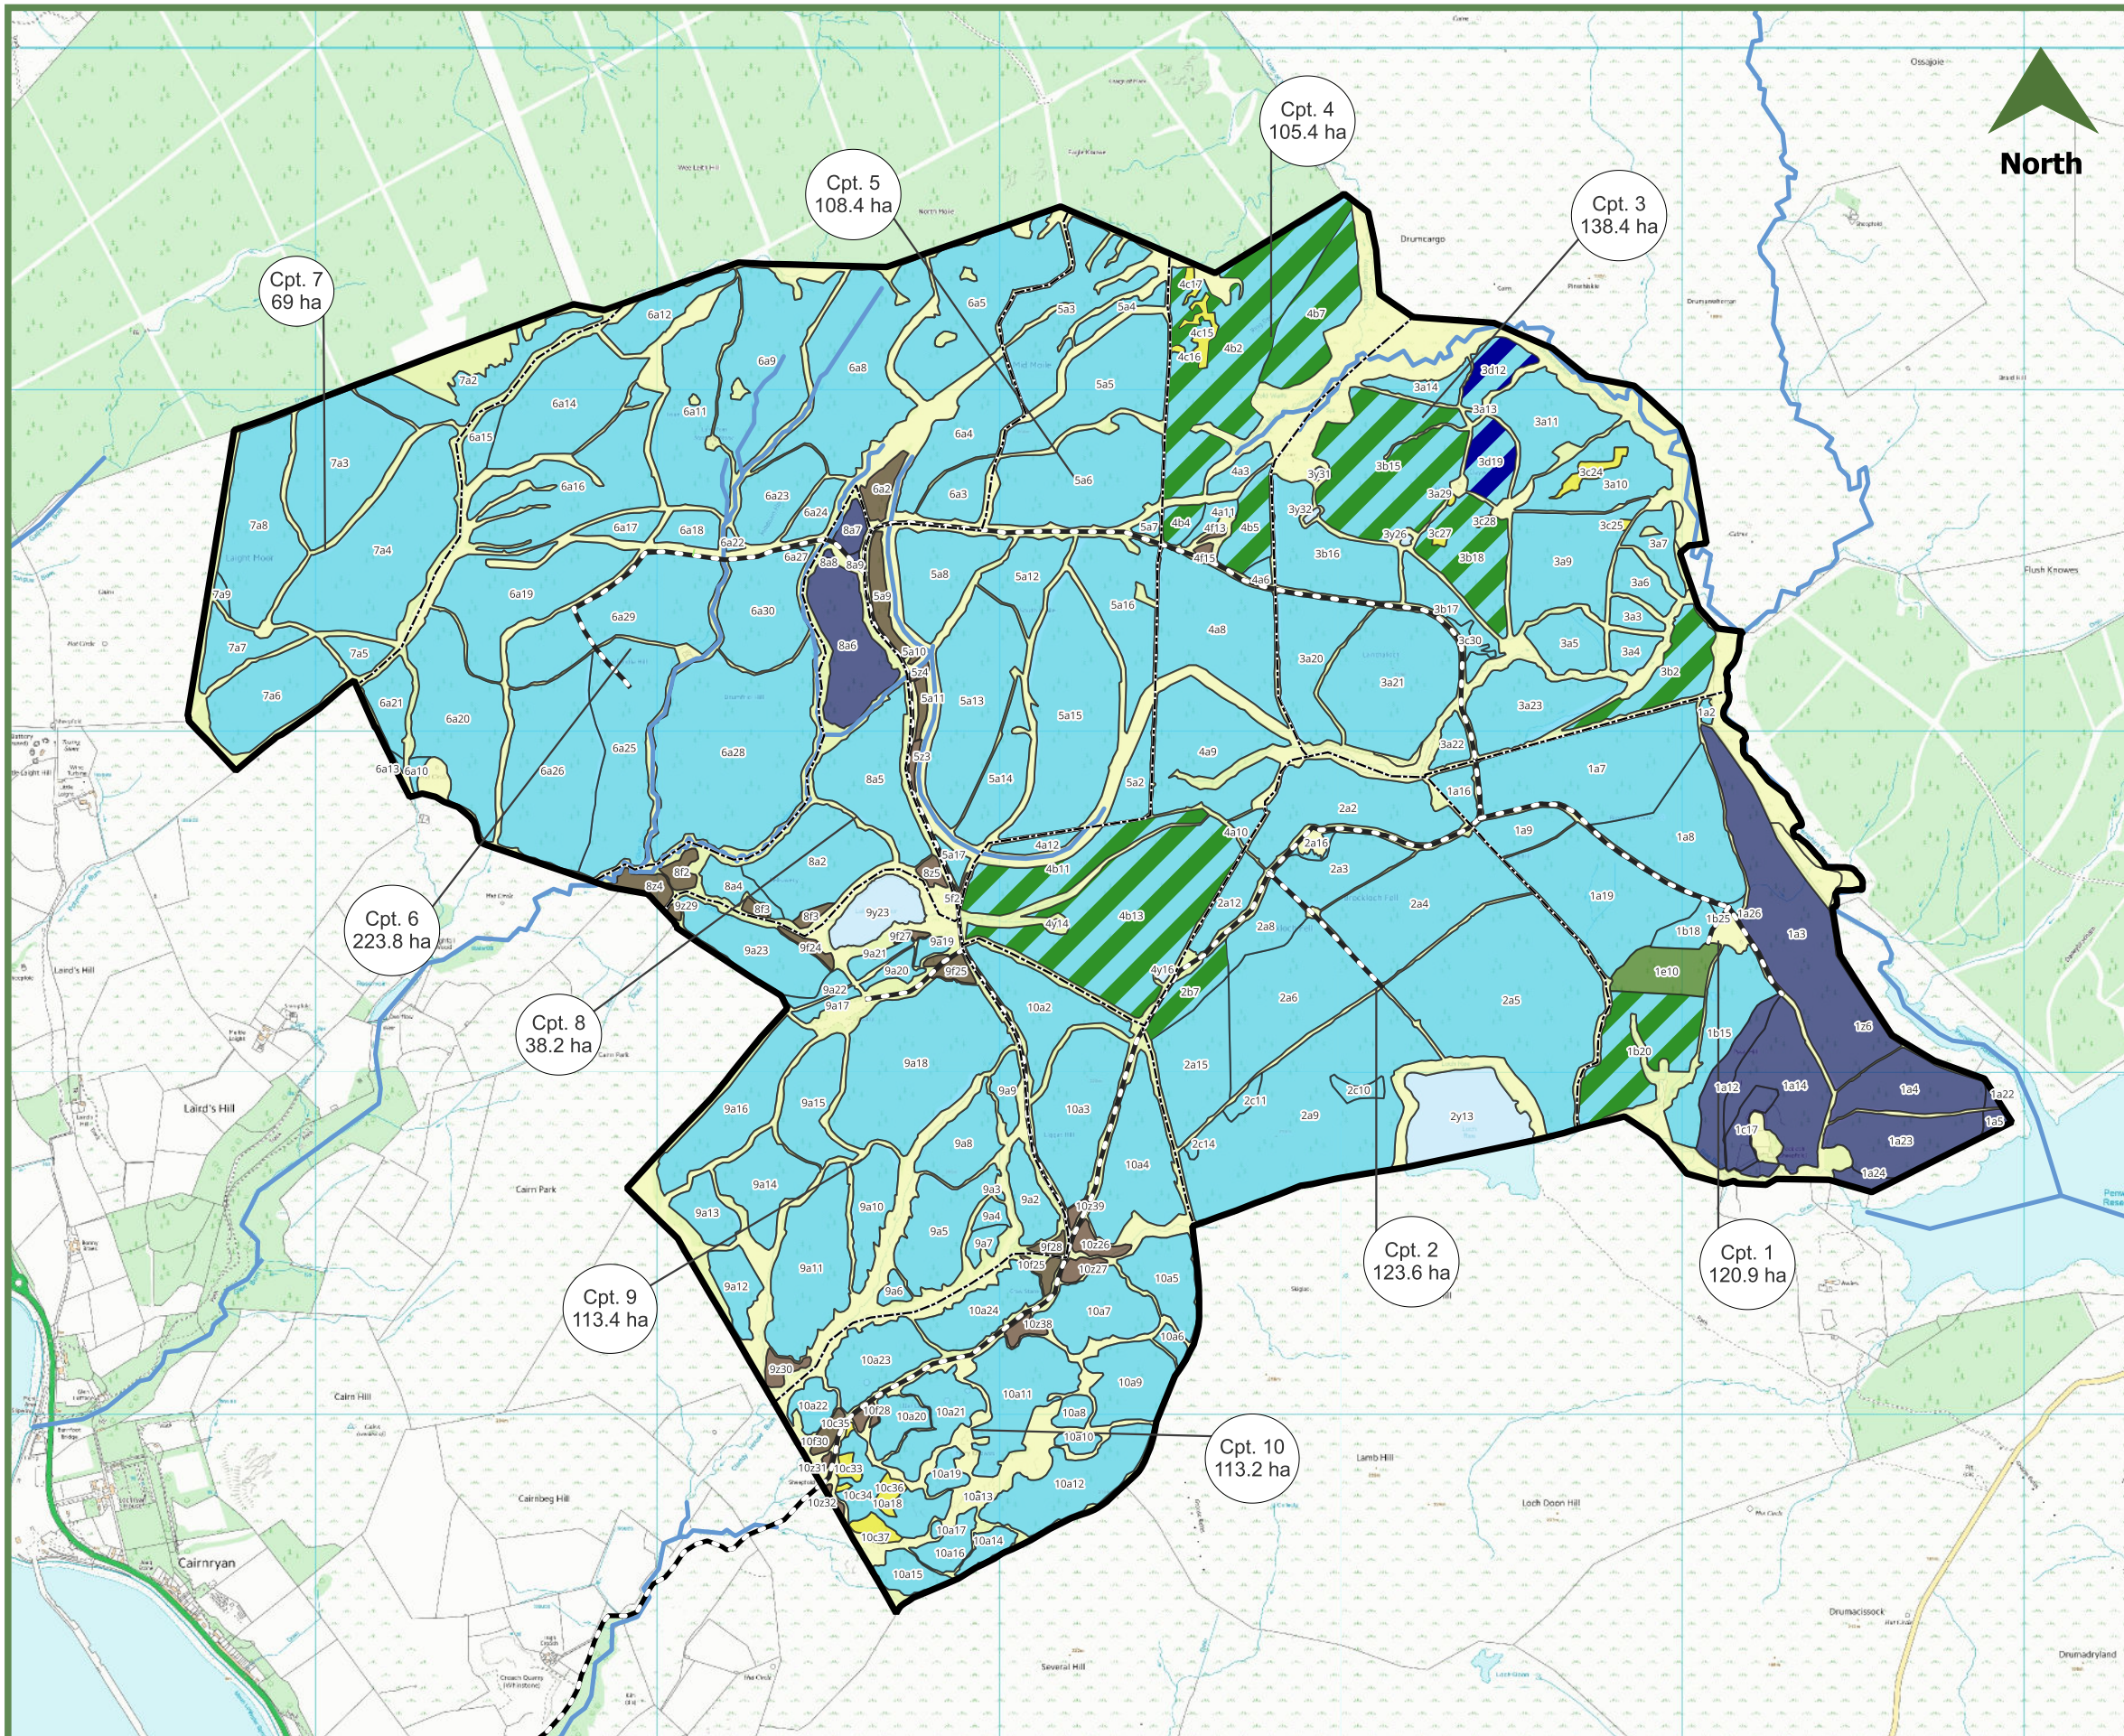

Keenleyside 2
Crabtree Hall Business Centre
Little Holtby
Northallerton
DL7 9LN

Loch Ree

Current Species

NGR: NX 092 706
MLC: 860/0012
BRN: 160633

- Boundary
- Cpt Boundary
- Road
- Larch (4.35 ha)
- LP (3.62 ha)
- NS (52.31 ha)
- SS (753.90 ha)
- SS/LP (92.19 ha)
- SS/NS (5.32 ha)
- NBL (13.57 ha)
- OG

North

1:20,000
METRES @ A3

Date: February 2026

Reproduced from Ordnance Survey
digital map data © Crown Copyright 2026.
All rights reserved Ordnance Survey Ltd:
100010059.