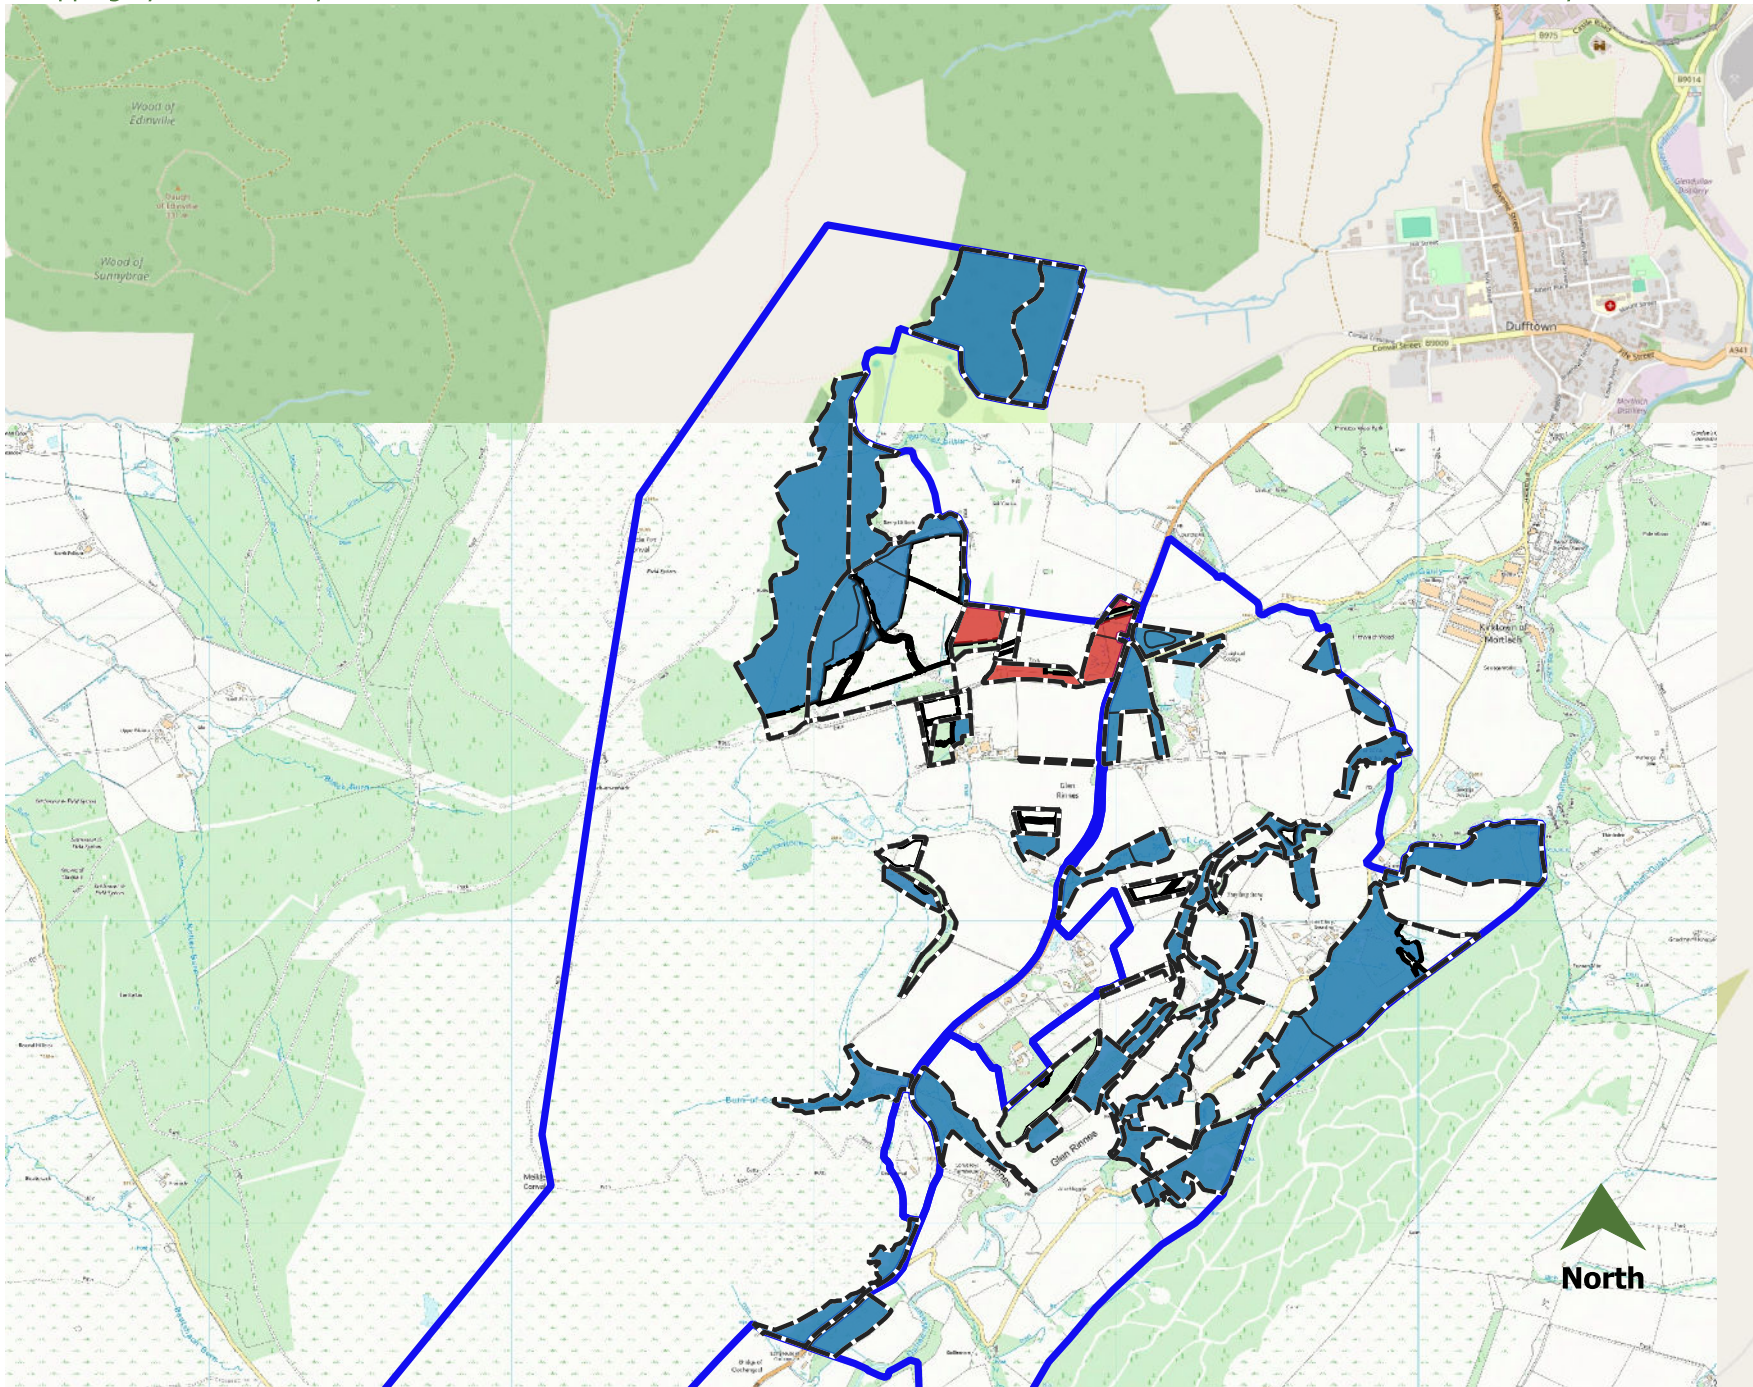

Springfield House
Laurelhill Business Park
Stirling
FK7 9JQ

Glenrinnes Farms LTFP Felling Phase Map 3 NGR: NJ306384

- Property Boundary
- Glenrinnes Cpts
- Felling Phase**
- Phase 1
- Phase 2
- Phase 3
- Phase 4
- LTR
- Thinning
- LISS
- Potential New Road
- Potential Road Upgrade

Date: (05/26)

1:25,000
METRES @ A4

Reproduced from Ordnance Survey
digital map data © Crown Copyright 2026.
All rights reserved Ordnance Survey Ltd:
100010059.