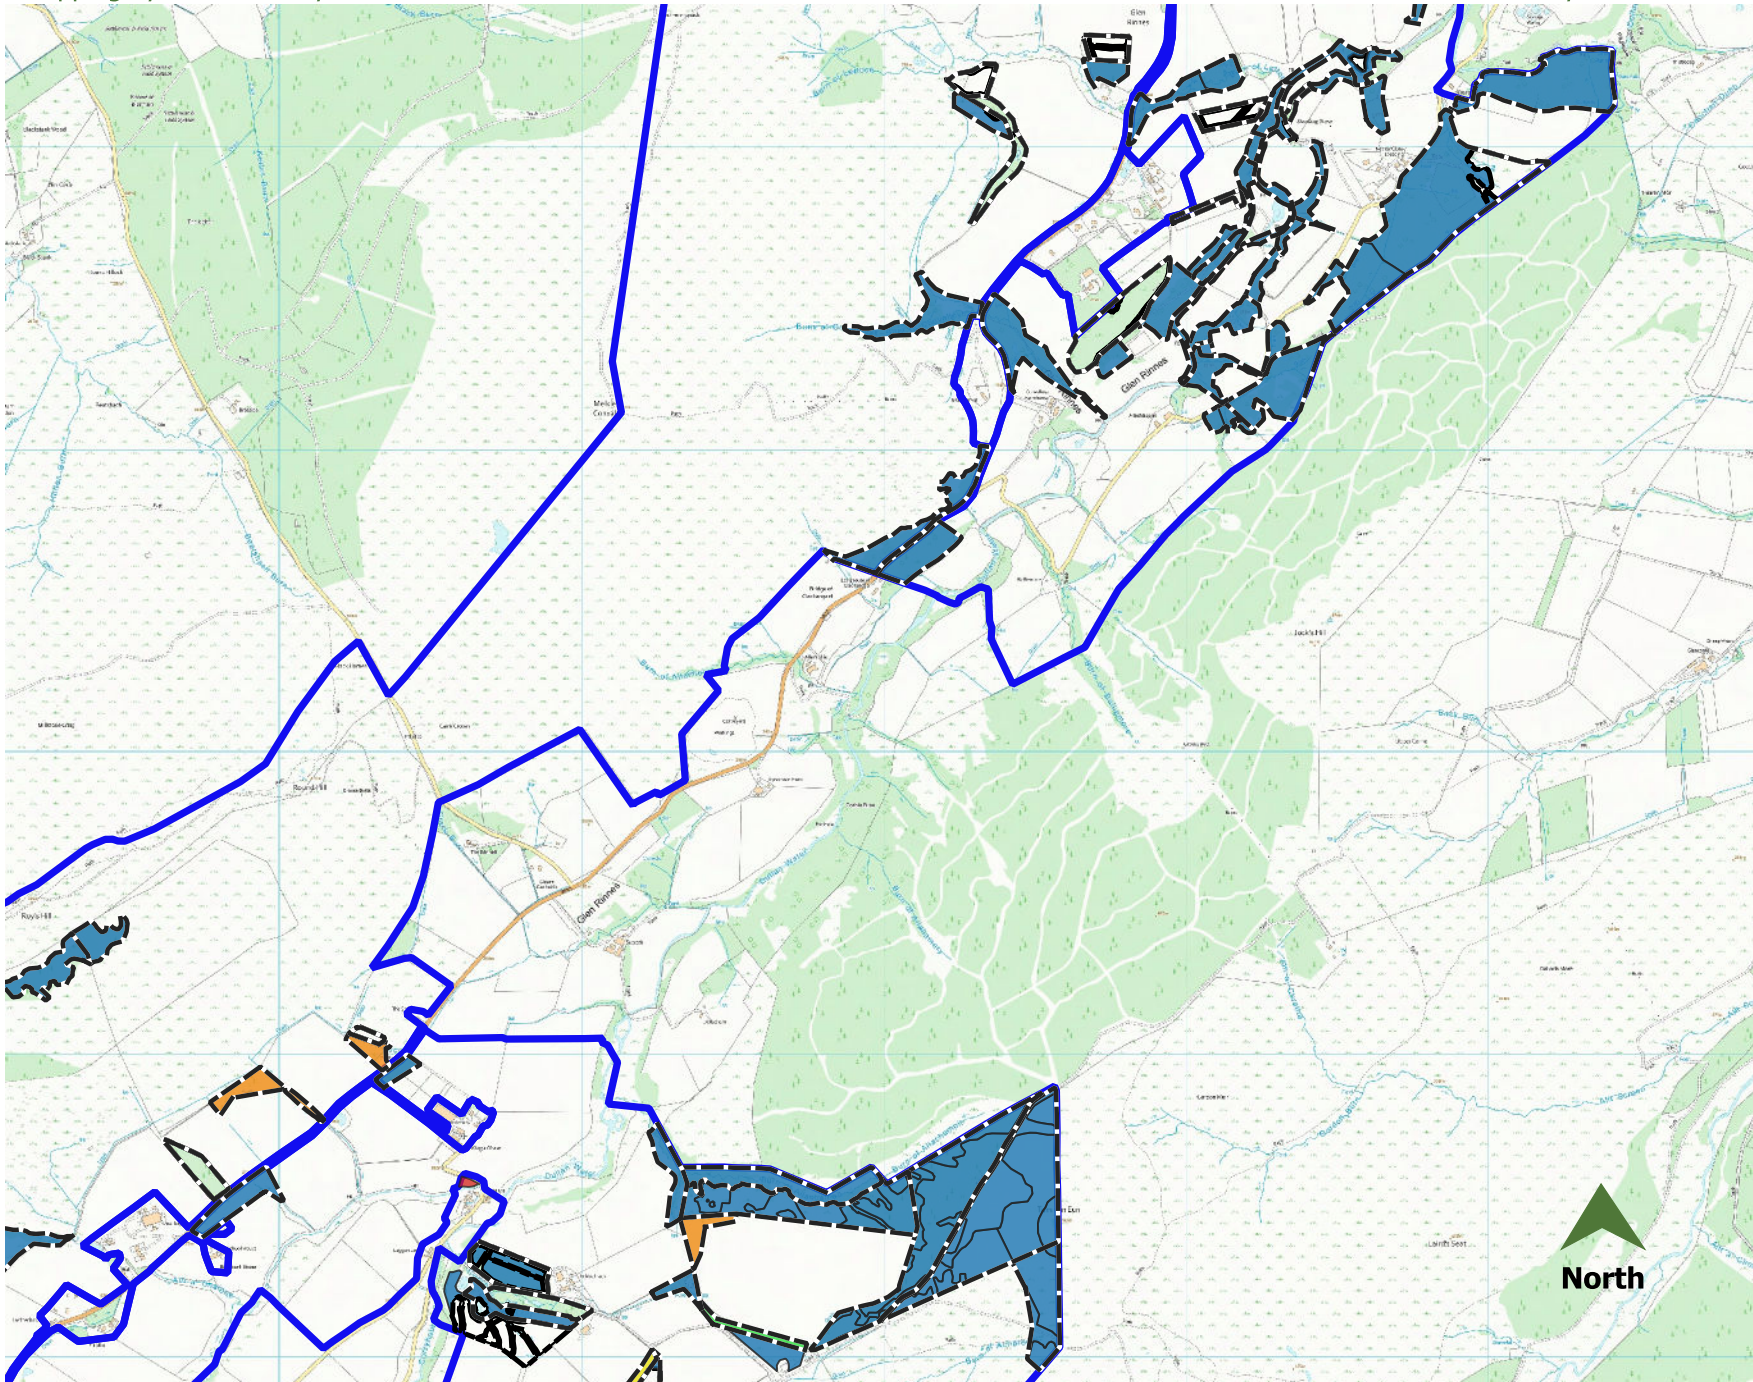

Springfield House
Laurelhill Business Park
Stirling
FK7 9JQ

Glenrinnes Farms LTFP Felling Phase Map 2 NGR: NJ288362

- Property Boundary
- Glenrinnes Cpts
- Felling Phase**
- Phase 1
- Phase 2
- Phase 3
- Phase 4
- LTR
- Thinning
- LISS
- Potential New Road
- Potential Road Upgrade

North

Date: (05/26)

Reproduced from Ordnance Survey
digital map data © Crown Copyright 2026.
All rights reserved Ordnance Survey Ltd:
100010059.

1:25,000
METRES @ A4