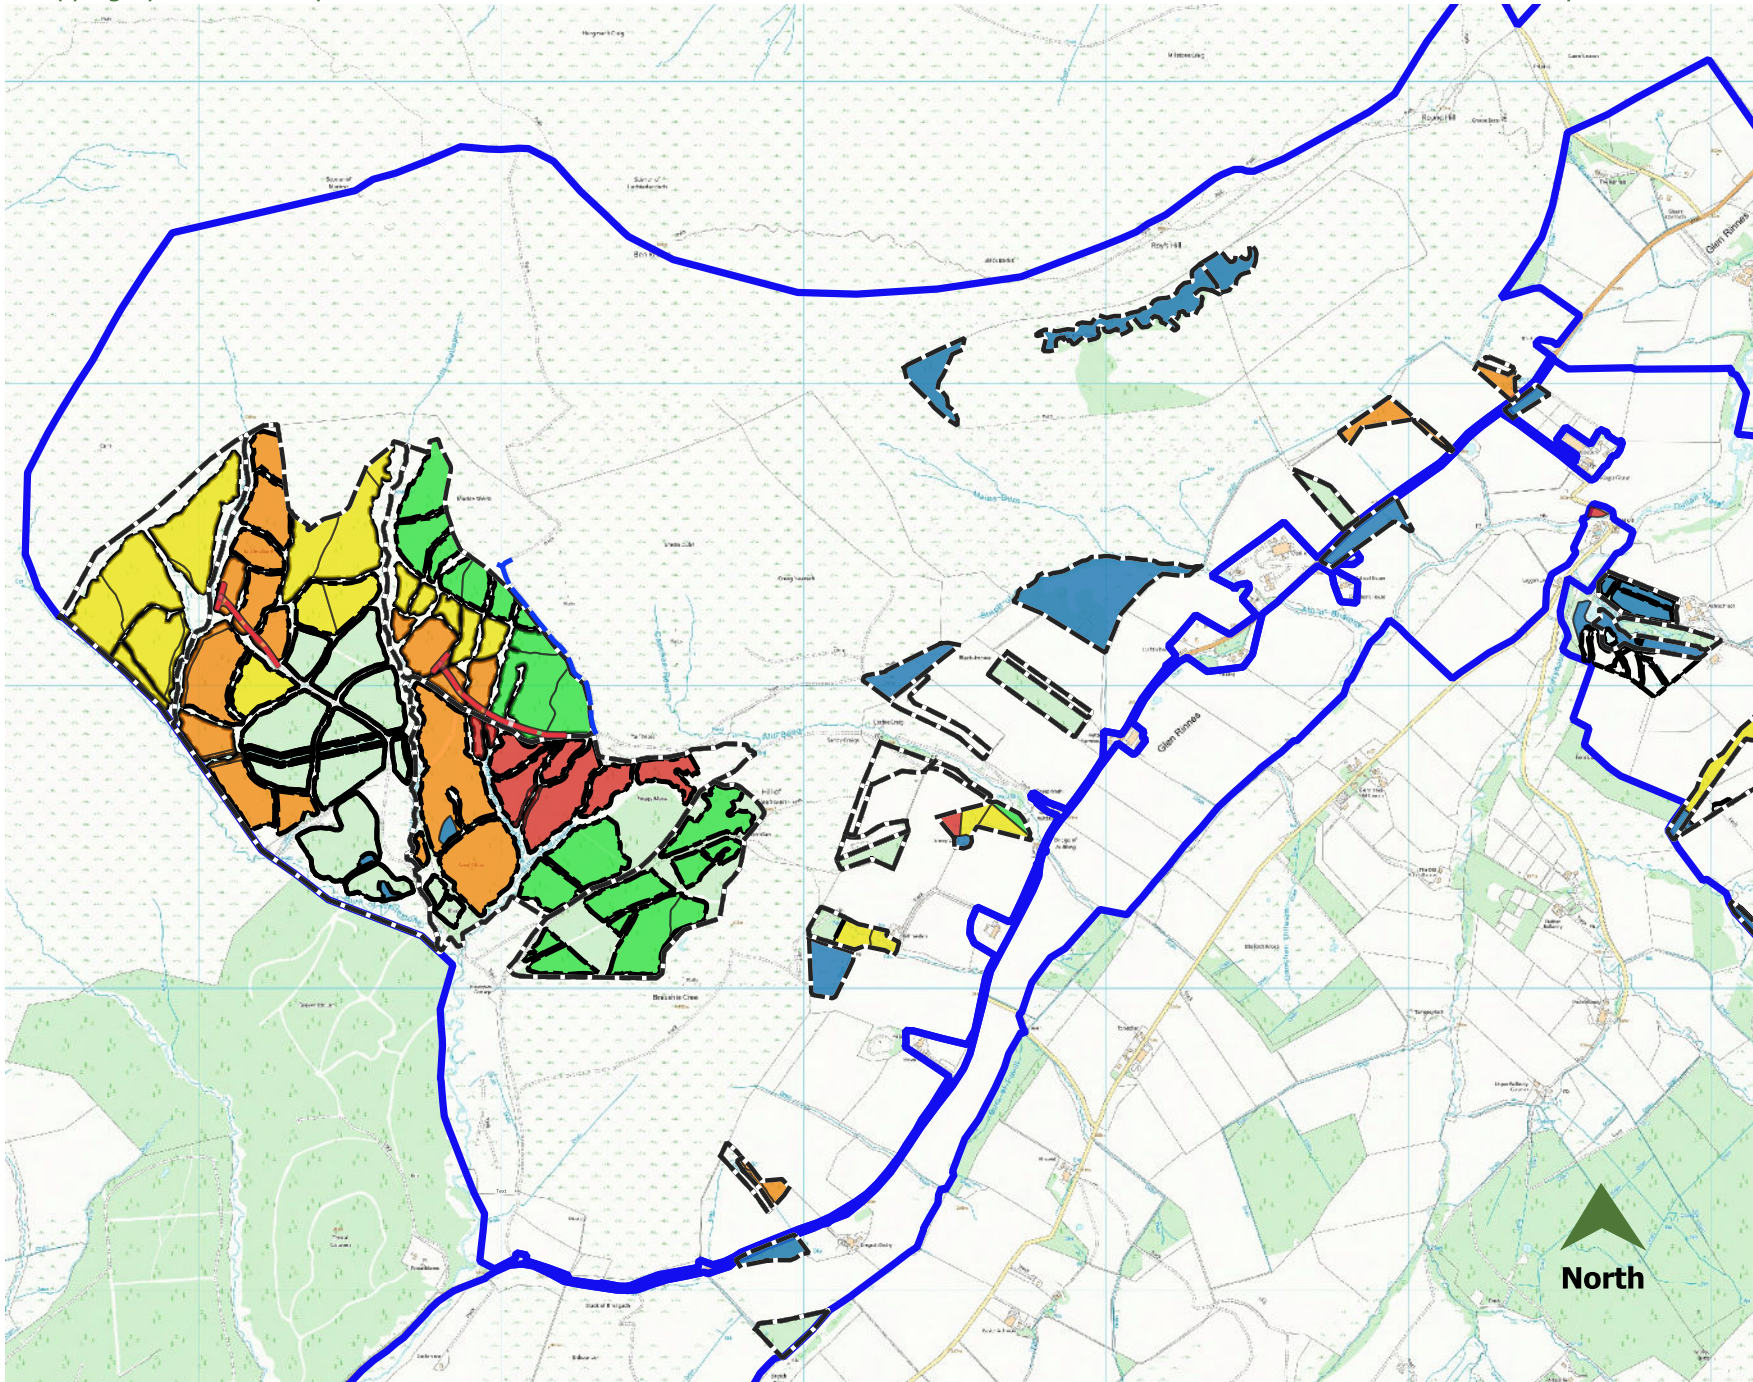

Springfield House  
Laurelhill Business Park  
Stirling  
FK7 9JQ

### Glenrinnes Farms LTFP Felling Phase Map 1 NGR: NJ260343

- Property Boundary
- Glenrinnes Cpts
- Felling Phase**
- Phase 1
- Phase 2
- Phase 3
- Phase 4
- LTR
- Thinning
- LISS
- Potential New Road
- Potential Road Upgrade

Date: (05/26)

Reproduced from Ordnance Survey  
digital map data © Crown Copyright 2026.  
All rights reserved Ordnance Survey Ltd:  
100010059.

1:25,000  
METRES @ A4